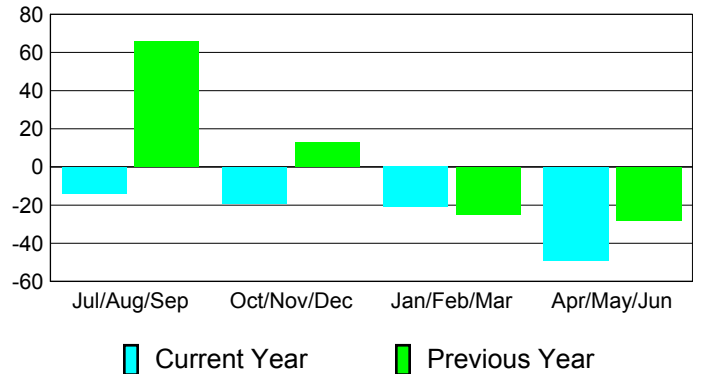

Membership Results
2010-2011

Membership
2009-2010

Month	Net Memb Goal	Actual New Memb	Actual Dropped Memb	Gain/Loss of Memb	Gain/Loss of Memb
Jul/Aug/Sep	15	41	-55	-14	66
Oct/Nov/Dec	42	33	-52	-19	13
Jan/Feb/Mar	43	31	-52	-21	-25
Apr/May/Jun	0	24	-73	-49	-28
Totals	100	129	-232	-103	26

Membership Results 2010-2011

Goal, New, Dropped, Gain/Loss

Comparison of Membership Gain/Loss

Current Year Compared to the Previous Year

Gender Comparison 2010-2011

Jul/Aug/Sep

Oct/Nov/Dec

Jan/Feb/Mar