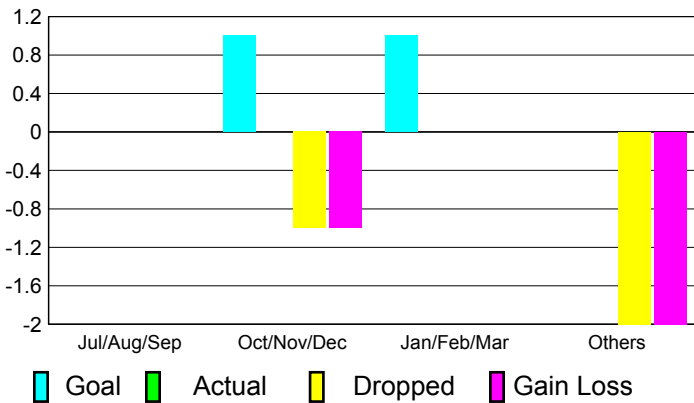

2010-2011 GMT Reports for District (or Undistricted) **District 26 M1**

GMT: **JOHN 'JACK' R FERGUSON**

Location: **MISSOURI**

GMT CA: **1**

CLUBS

Club Results
2010-2011

Clubs
2009-2010

Month	New Club Goal	Actual New Clubs	Actual Dropped Clubs	Gain/Loss of Clubs	Gain/Loss of Clubs
Jul/Aug/Sep	0	0	0	0	2
Oct/Nov/Dec	1	0	-1	-1	0
Jan/Feb/Mar	1	0	0	0	0
Apr/May/Jun	0	0	-2	-2	0
Totals	2	0	-3	-3	2

Club Results 2010-2011

Goal, New, Dropped, Gain/Loss

Comparison of Club Gain/Loss

Current Year Compared to the Previous Year

YTD Status Quo Clubs 2010-2011

Status Quo Clubs Compared to Status Quo Members

MEMBERSHIP

Membership Results
2010-2011

Membership
2009-2010

Month	Net Memb Goal	Actual New Memb	Actual Dropped Memb	Gain/Loss of Memb	Gain/Loss of Memb
Jul/Aug/Sep	15	41	-55	-14	66
Oct/Nov/Dec	42	33	-52	-19	13
Jan/Feb/Mar	43	31	-52	-21	-25
Apr/May/Jun	0	24	-73	-49	-28
Totals	100	129	-232	-103	26