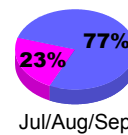

Membership Results
2010-2011

Membership
2009-2010

Month	Net Memb Goal	Actual New Memb	Actual Dropped Memb	Gain/Loss of Memb	Gain/Loss of Memb
Jul/Aug/Sep	15	41	-55	-14	66
Oct/Nov/Dec	42	33	-52	-19	13
Jan/Feb/Mar	43	31	-52	-21	-25
Apr/May/Jun	0	24	-73	-49	-28
Totals	100	129	-232	-103	26

Membership Results 2010-2011

Goal, New, Dropped, Gain/Loss

Comparison of Membership Gain/Loss

Current Year Compared to the Previous Year

Gender Comparison 2010-2011

Jul/Aug/Sep

Oct/Nov/Dec

Jan/Feb/Mar

Apr/May/Jun

Male

Female